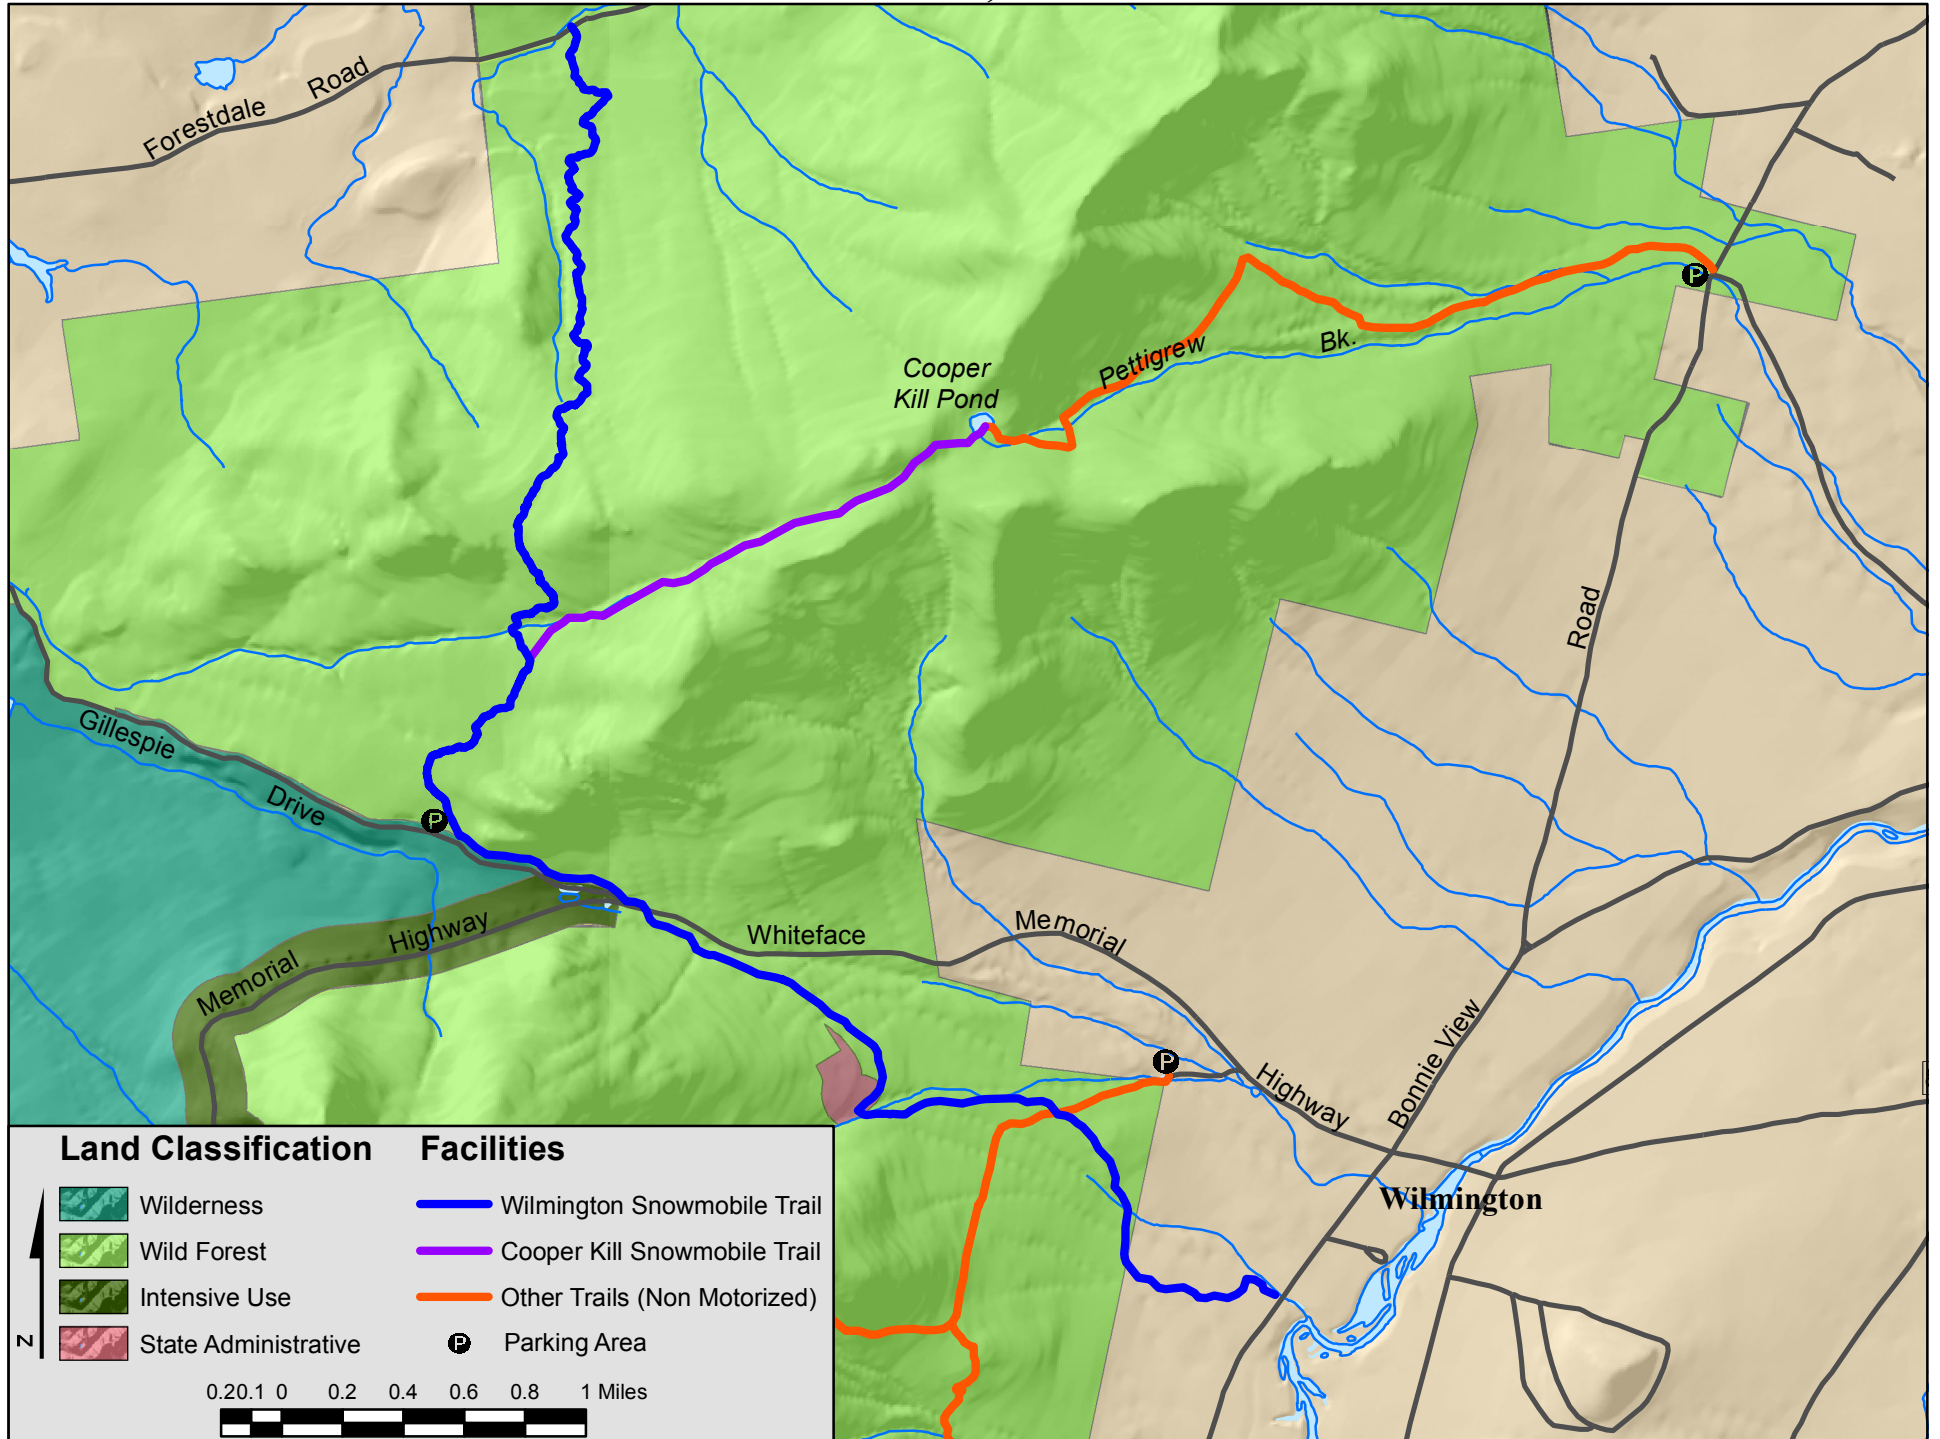

WILMINGTON WILD FOREST SNOWMOBILE TRAILS

WILMINGTON, NEW YORK

Land Classification

-  Wilderness
-  Wild Forest
-  Intensive Use
-  State Administrative

Facilities

-  Wilmington Snowmobile Trail
-  Cooper Kill Snowmobile Trail
-  Other Trails (Non Motorized)
-  Parking Area

0.20.1 0 0.2 0.4 0.6 0.8 1 Miles