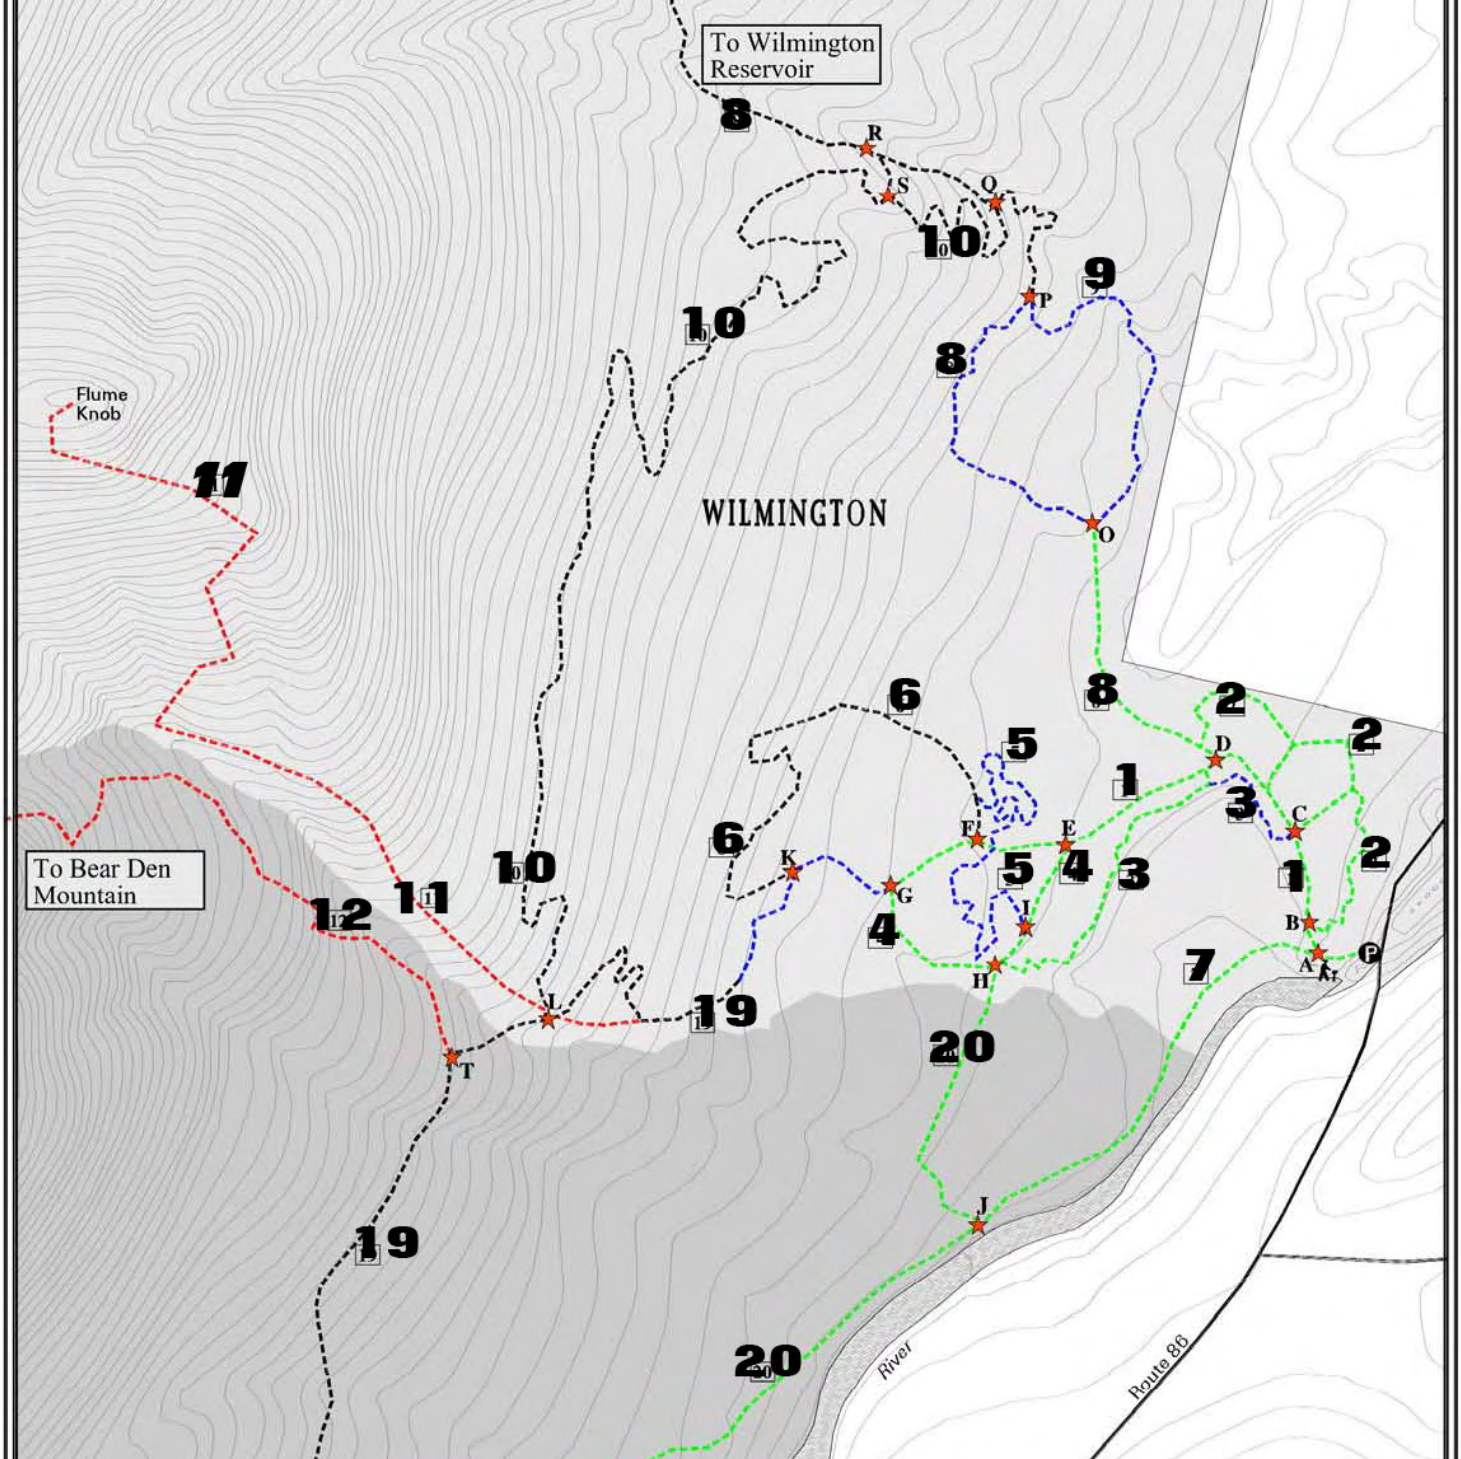

WILMINGTON WILD FOREST FLUME TRAIL SYSTEM

<u>LAND CLASSIFICATION</u>		<u>TRAILS</u>	
	Wild Forest Area		Easy
	Whiteface Mountain Ski Area		Moderate
<u>FACILITIES</u>			Hard
	Parking Area		Foot Trail Only
	Trail Register		
	Intersection		

.1 0 .1 .2 .3 Mile

7/21/10 ACD

Whiteface Mountain Ski Center

Bear Den Lot
Kid's Campus Lodge

Contour Interval 20 Feet